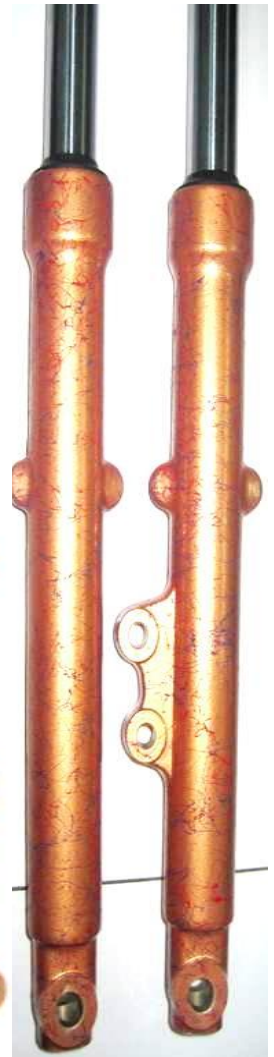

Sporty Version

Front Fork Damper Assy

Model : Yamaha Ego / Lagenda / 135LC / RXZ

RXZ